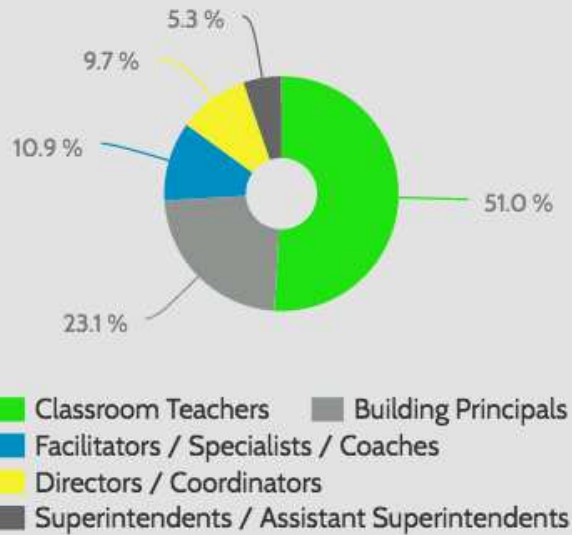

In Kansas

- 538 Members
- 57 School Districts
- 37 Counties
- Impacting 313,507 Kansas Students

Membership

According to Learning Forward International research, "Improving professional learning for educators is a crucial step in transforming schools and improving academic achievement."

IMPACTING

Long history of impacting professional learning opportunities attracting more than 5500 participants and providing 3 exceptional resources for education leaders: KESA Facilitation Guide, LF Videos, Podcasts